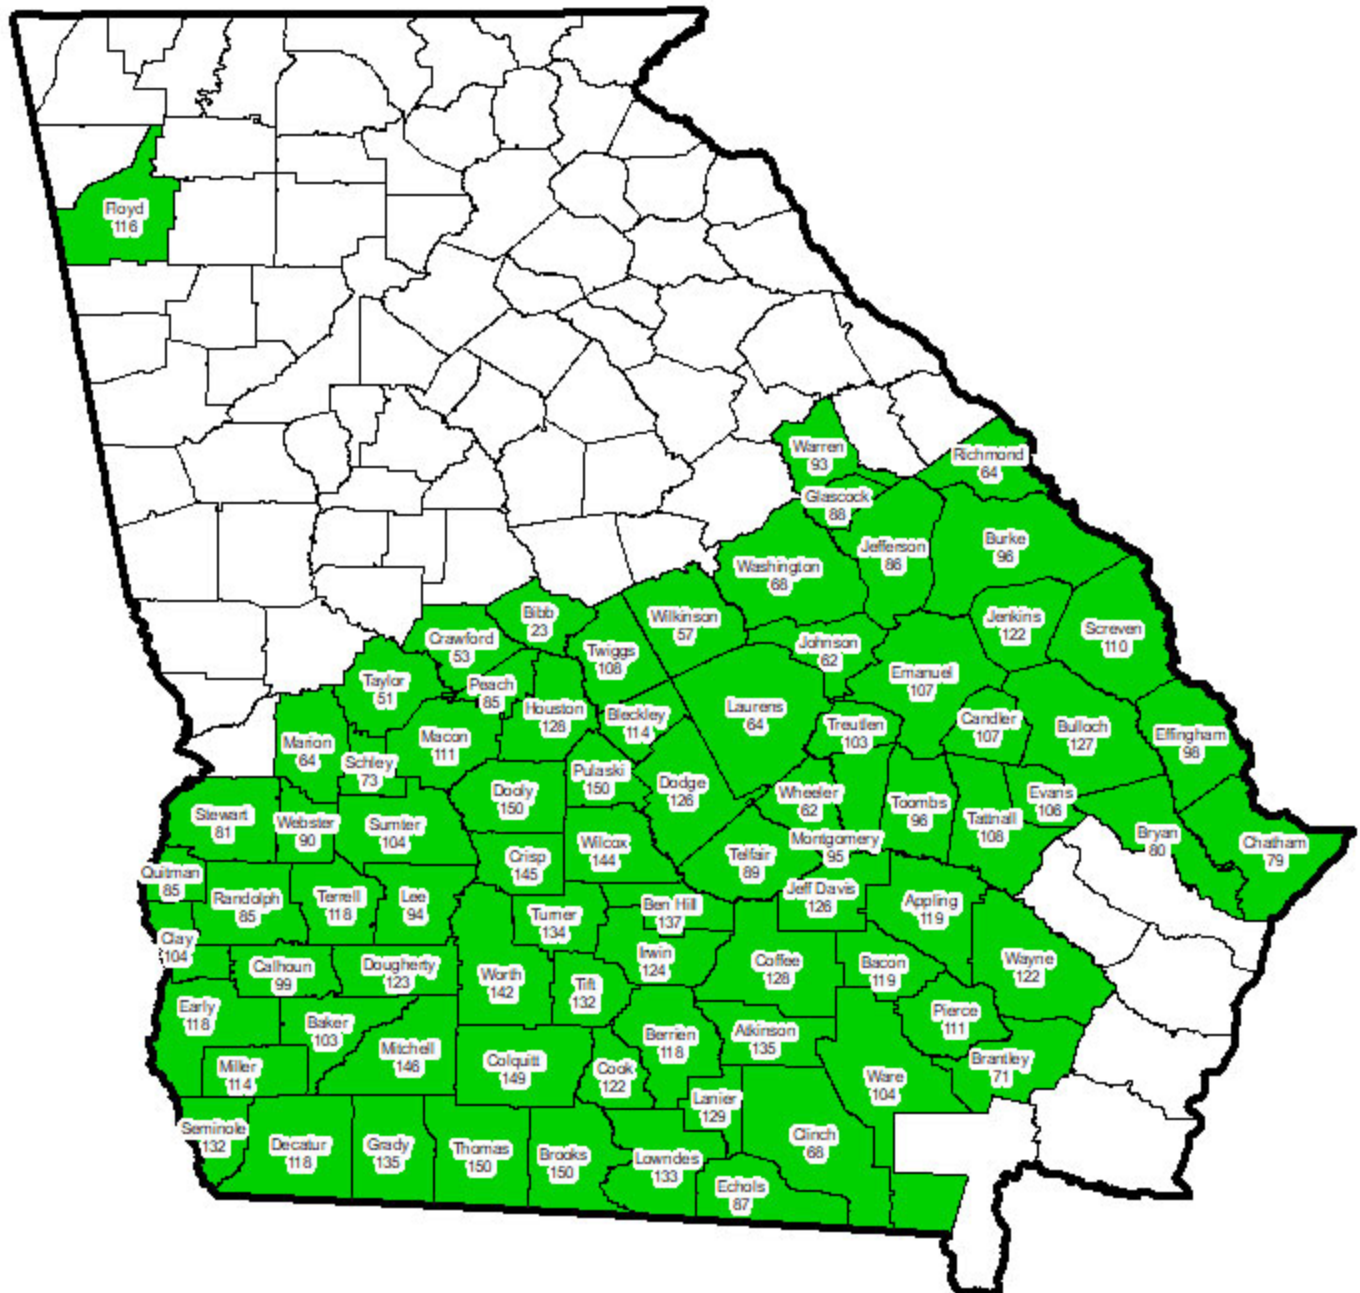

Market Facilitation Program

2019 GA County Per Acre Payment Rate

Source: USDA MFP, July 25, 2019

GEORGIA'S
RURAL CENTER

Powered by Abraham Baldwin Agricultural College

-  No Peanuts in 2018
-  Planted Peanuts in 2018