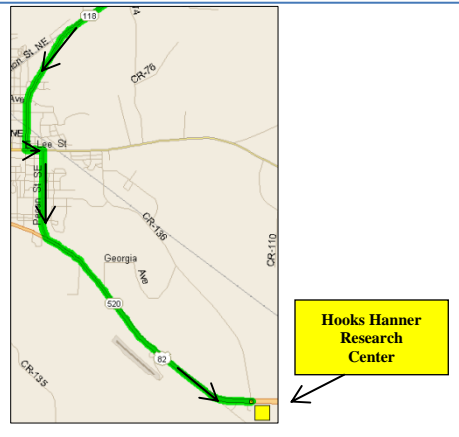

Hagerson Farm to Southwest Research and Education Center **(32.09943, -84.31702) to (32.047488, -84.36999)**

Head West on Youngs Mill Road for 3.8 miles.
Turn Left (S) onto GA-45 for 3.7 miles.
Turn Left (E) onto US-280 for 1.8 miles.
Arrive at Southwest Research and Education Center.

Southwest Research and Education Center to McCleskey Mills **(32.047488, -84.36999) to (31.89259, -84.26524)**

Head West on US-280 for 1.8 miles.
Turn Left (SE) onto GA-308 for 11.7 miles.
Turn Right (S) onto US-19 for 2.9 miles.
Turn Left (NE) onto Stanton Drive for 0.7 miles.
Turn Left (SW) onto GA-118 for 0.9 miles and arrive at McCleskey Mills.

Continued Day Two Directions

McCleskey Mills to Hooks Hanner Research Center **(31.89259, -84.26524) to (31.734856, -84.39623)**

Head Southwest on GA-118 for 13.3 miles.
Turn Left (E) onto E Lee Street/GA-32 for 0.2 miles.
Take second Right (S) onto Pecan Street for 0.9 miles.
Turn slight Left (SE) onto US-82/GA-520 for 2.9 miles.
Arrive at Hooks Hanner Research Center.

Hooks Hanner Research Center to Piney Creek Plantation **(31.734856, -84.39623) to (31.866715, -84.53741)**

Head Northwest on US-82/GA-520 for 5.1 miles.
Turn Left (NW) onto Pool Road NW for 0.3 miles until it becomes Jones Mill Road
Continue 8.0 miles on Jones Mill Road and arrive at Piney Creek Plantation.