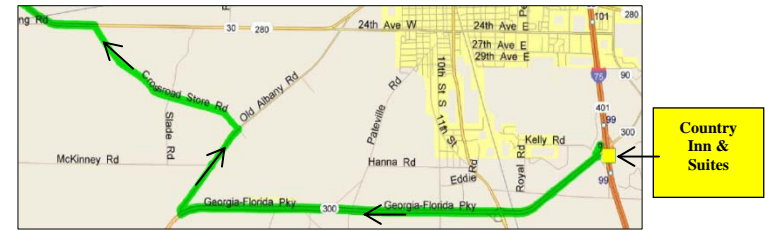

2010 Georgia Peanut Tour Day Two

September 16, 2010

2010 Georgia Peanut Tour Day Two Directions

Country Inn & Suites to Holiday Inn Express **(31.93759, -83.74966) to (32.071315, -84.214057)**

Head South on Frontage Road and take first Right (W) onto GA-300 for 5.7 miles.
Turn slight Right (NE) onto Old Albany Road for 1.3 miles.
Turn Left (NW) onto Crossroad Store Road for 2.4 miles.
Turn Left (W) onto US-280 for 25.1 miles and arrive at the Holiday Inn Express/Hampton Inn.

Holiday Inn Express to Hagerson Farm **(32.071315, -84.214057) to (32.09943, -84.31702)**

Head East on US-280 for 1.9 miles.
Turn slight Right onto US-19/S Martin Luther King Blvd for 0.9 miles.
Turn Left (W) onto GA-30 for 3.9 miles.
Turn slight Left onto (W) Youngs Mill Road for 0.9 miles and arrive at Hagerson Farm.

Hagerson Farm to Southwest Research and Education Center **(32.09943, -84.31702) to (32.047488, -84.36999)**

Head West on Youngs Mill Road for 3.8 miles.
Turn Left (S) onto GA-45 for 3.7 miles.
Turn Left (E) onto US-280 for 1.8 miles.
Arrive at Southwest Research and Education Center.

Holiday Inn Express to Country Inn & Suites **(32.071315, -84.214057) to (31.937559, -83.74966)**

Head East on US-280 for 31.7 miles.
Merge Right (S) onto I-75 South for 1.5 miles to Exit 99.
Turn Right (W) onto GA-300.
Take first Right (N) onto Frontage Road.
Arrive at Country Inn & Suites.