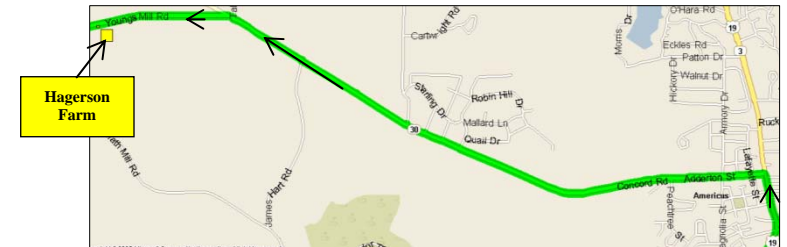

2010 Georgia Peanut Tour Day Two

September 16, 2010

2010 Georgia Peanut Tour Day Two Directions

Country Inn & Suites to Holiday Inn Express **(31.93759, -83.74966) to (32.071315, -84.214057)**

Head South on Frontage Road and take first Right (W) onto GA-300 for 5.7 miles.
Turn slight Right (NE) onto Old Albany Road for 1.3 miles.
Turn Left (NW) onto Crossroad Store Road for 2.4 miles.
Turn Left (W) onto US-280 for 25.1 miles and arrive at the Holiday Inn Express/Hampton Inn.

Holiday Inn Express to Hagerson Farm **(32.071315, -84.214057) to (32.09943, -84.31702)**

Head East on US-280 for 1.9 miles.
Turn slight Right onto US-19/S Martin Luther King Blvd for 0.9 miles.
Turn Left (W) onto GA-30 for 3.9 miles.
Turn slight Left onto (W) Youngs Mill Road for 0.9 miles and arrive at Hagerson Farm.

Hagerson Farm to Southwest Research and Education Center **(32.09943, -84.31702) to (32.047488, -84.36999)**

Head West on Youngs Mill Road for 3.8 miles.
Turn Left (S) onto GA-45 for 3.7 miles.
Turn Left (E) onto US-280 for 1.8 miles.
Arrive at Southwest Research and Education Center.

Holiday Inn Express to Country Inn & Suites **(32.071315, -84.214057) to (31.937559, -83.74966)**

Head East on US-280 for 31.7 miles.
Merge Right (S) onto I-75 South for 1.5 miles to Exit 99.
Turn Right (W) onto GA-300.
Take first Right (N) onto Frontage Road.
Arrive at Country Inn & Suites.