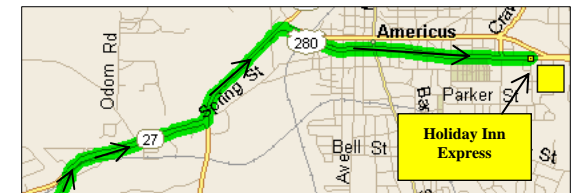

Continued Day Two Directions

McCleskey Mills to Hooks Hanner Research Center **(31.89259, -84.26524) to (31.734856, -84.39623)**

Head Southwest on GA-118 for 13.3 miles.
Turn Left (E) onto E Lee Street/GA-32 for 0.2 miles.
Take second Right (S) onto Pecan Street for 0.9 miles.
Turn slight Left (SE) onto US-82/GA-520 for 2.9 miles.
Arrive at Hooks Hanner Research Center.

Hooks Hanner Research Center to Piney Creek Plantation **(31.734856, -84.39623) to (31.866715, -84.53741)**

Head Northwest on US-82/GA-520 for 5.1 miles.
Turn Left (NW) onto Pool Road NW for 0.3 miles until it becomes Jones Mill Road
Continue 8.0 miles on Jones Mill Road and arrive at Piney Creek Plantation.

Piney Creek Plantation to Holiday Inn Express **(31.866715, -84.53741) to (32.071315, -84.214057)**

Head Northwest on Jones Mill Road for 1.4 miles.
Keep Right (N) at the fork to continue on Jones Mill Road for 0.1 mile.
Turn Right (NE) onto Mill Road for 2.1 miles (becomes Lee Street) continue for 0.4 miles.
Turn Right (SE) onto GA-520/S Parrot Street for 1.4 miles.
Turn Left (E) onto County Road 160/Kennedy Pond Road for 5.5 miles.
Turn Left (NE) onto GA-49/Americus Highway for 15.8 miles.
Turn Right (E) onto US280 for 1.0 mile.
Turn Left (NE) at S Martin Luther King Blvd/US19 for 0.9 miles.
Turn Right (E) onto US-280/Lamar Street for 2.0 miles. Arrive at Holiday Inn Express.

Holiday Inn Express to Country Inn & Suites **(32.071315, -84.214057) to (31.937559, -83.74966)**

Head East on US-280 for 31.7 miles.
Merge Right (S) onto I-75 South for 1.5 miles to Exit 99.
Turn Right (W) onto GA-300.
Take first Right (N) onto Frontage Road.
Arrive at Country Inn & Suites.