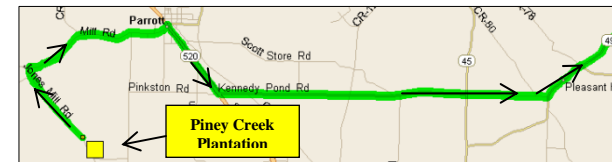

Southwest Research and Education Center to McCleskey Mills **(32.047488, -84.36999) to (31.89259, -84.26524)**

Head West on US-280 for 1.8 miles.
Turn Left (SE) onto GA-308 for 11.7 miles.
Turn Right (S) onto US-19 for 2.9 miles.
Turn Left (NE) onto Stanton Drive for 0.7 miles.
Turn Left (SW) onto GA-118 for 0.9 miles and arrive at McCleskey Mills.

Continued Day Two Directions

McCleskey Mills to Hooks Hanner Research Center **(31.89259, -84.26524) to (31.734856, -84.39623)**

Head Southwest on GA-118 for 13.3 miles.
Turn Left (E) onto E Lee Street/GA-32 for 0.2 miles.
Take second Right (S) onto Pecan Street for 0.9 miles.
Turn slight Left (SE) onto US-82/GA-520 for 2.9 miles.
Arrive at Hooks Hanner Research Center.

Hooks Hanner Research Center to Piney Creek Plantation **(31.734856, -84.39623) to (31.866715, -84.53741)**

Head Northwest on US-82/GA-520 for 5.1 miles.
Turn Left (NW) onto Pool Road NW for 0.3 miles until it becomes Jones Mill Road
Continue 8.0 miles on Jones Mill Road and arrive at Piney Creek Plantation.

Piney Creek Plantation to Holiday Inn Express **(31.866715, -84.53741) to (32.071315, -84.214057)**

Head Northwest on Jones Mill Road for 1.4 miles.
Keep Right (N) at the fork to continue on Jones Mill Road for 0.1 mile.
Turn Right (NE) onto Mill Road for 2.1 miles (becomes Lee Street) continue for 0.4 miles.
Turn Right (SE) onto GA-520/S Parrot Street for 1.4 miles.
Turn Left (E) onto County Road 160/Kennedy Pond Road for 5.5 miles.
Turn Left (NE) onto GA-49/Americus Highway for 15.8 miles.
Turn Right (E) onto US280 for 1.0 mile.
Turn Left (NE) at S Martin Luther King Blvd/US19 for 0.9 miles.
Turn Right (E) onto US-280/Lamar Street for 2.0 miles. Arrive at Holiday Inn Express.