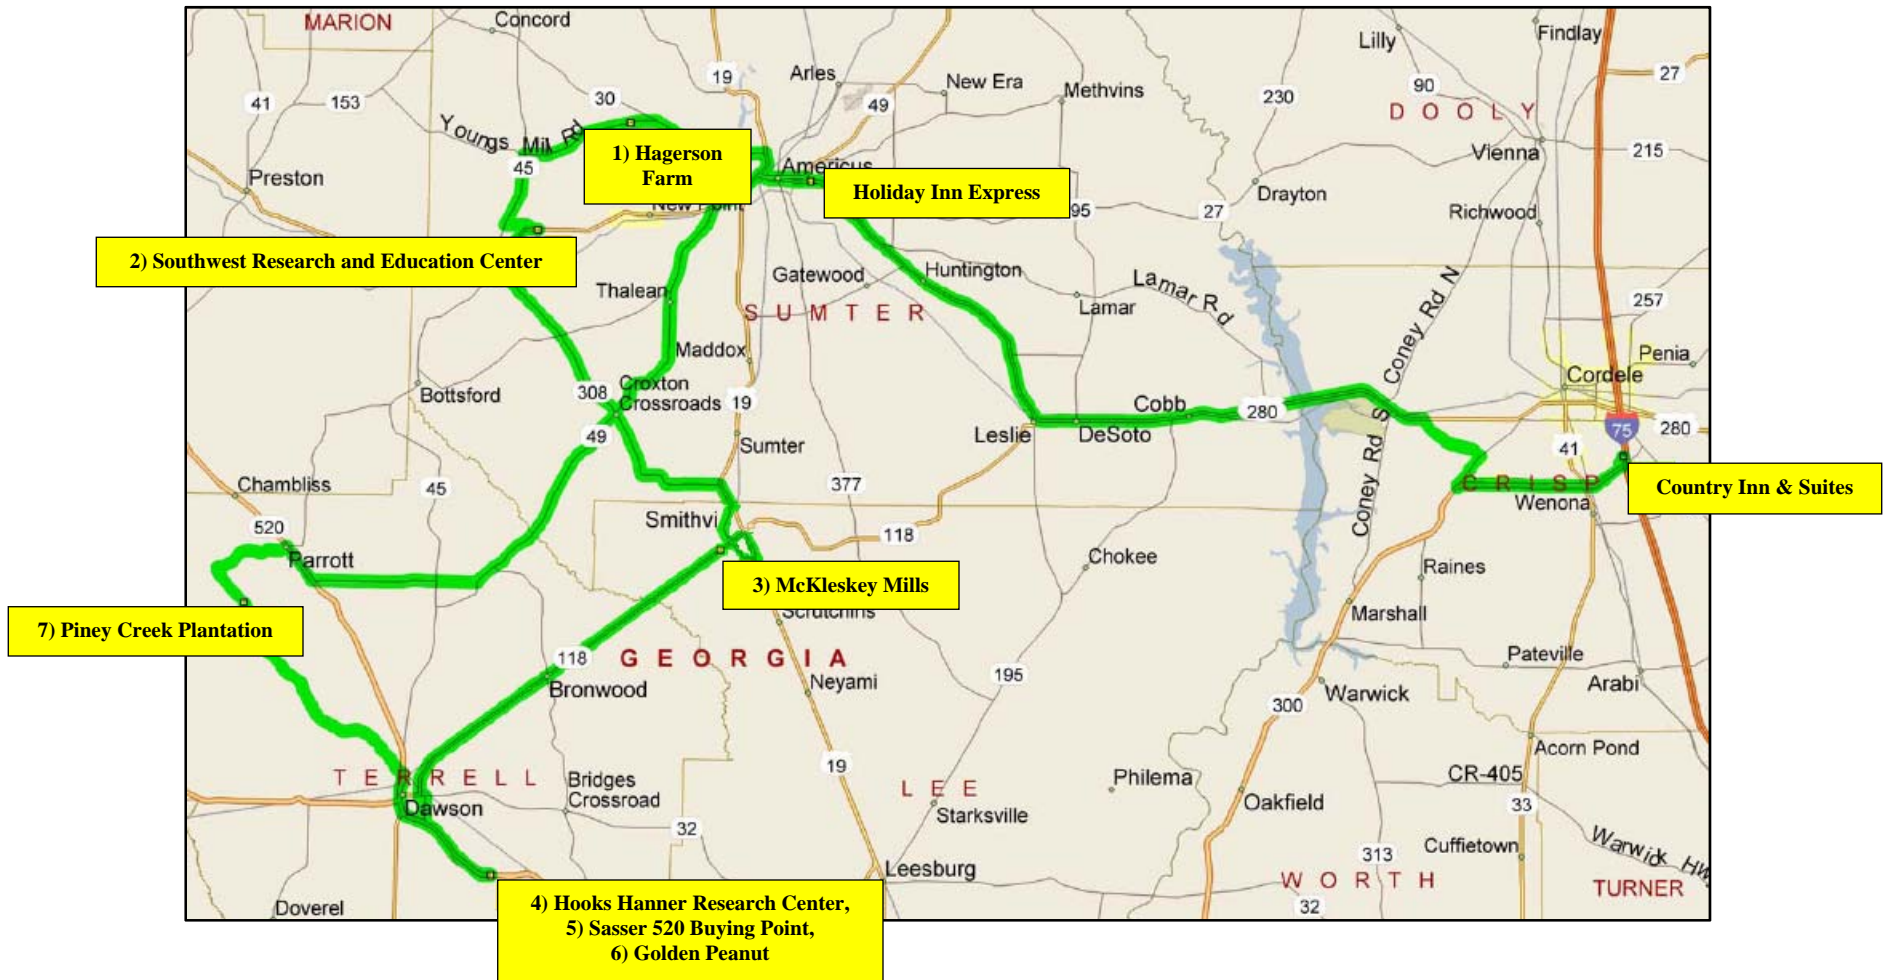

2010 Georgia Peanut Tour Day Two

September 16, 2010

2010 Georgia Peanut Tour Day Two Directions

Country Inn & Suites to Holiday Inn Express **(31.93759, -83.74966) to (32.071315, -84.214057)**

Head South on Frontage Road and take first Right (W) onto GA-300 for 5.7 miles.
Turn slight Right (NE) onto Old Albany Road for 1.3 miles.
Turn Left (NW) onto Crossroad Store Road for 2.4 miles.
Turn Left (W) onto US-280 for 25.1 miles and arrive at the Holiday Inn Express/Hampton Inn.

Holiday Inn Express to Hagerson Farm **(32.071315, -84.214057) to (32.09943, -84.31702)**

Head East on US-280 for 1.9 miles.
Turn slight Right onto US-19/S Martin Luther King Blvd for 0.9 miles.
Turn Left (W) onto GA-30 for 3.9 miles.
Turn slight Left onto (W) Youngs Mill Road for 0.9 miles and arrive at Hagerson Farm.

Hagerson Farm to Southwest Research and Education Center **(32.09943, -84.31702) to (32.047488, -84.36999)**

Head West on Youngs Mill Road for 3.8 miles.
Turn Left (S) onto GA-45 for 3.7 miles.
Turn Left (E) onto US-280 for 1.8 miles.
Arrive at Southwest Research and Education Center.

Southwest Research and Education Center to McCleskey Mills **(32.047488, -84.36999) to (31.89259, -84.26524)**

Head West on US-280 for 1.8 miles.
Turn Left (SE) onto GA-308 for 11.7 miles.
Turn Right (S) onto US-19 for 2.9 miles.
Turn Left (NE) onto Stanton Drive for 0.7 miles.
Turn Left (SW) onto GA-118 for 0.9 miles and arrive at McCleskey Mills.