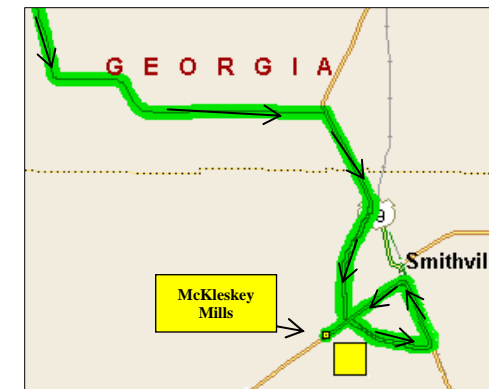

2010 Georgia Peanut Tour Day Two

September 16, 2010

2010 Georgia Peanut Tour Day Two Directions

Country Inn & Suites to Holiday Inn Express **(31.93759, -83.74966) to (32.071315, -84.214057)**

Head South on Frontage Road and take first Right (W) onto GA-300 for 5.7 miles.
Turn slight Right (NE) onto Old Albany Road for 1.3 miles.
Turn Left (NW) onto Crossroad Store Road for 2.4 miles.
Turn Left (W) onto US-280 for 25.1 miles and arrive at the Holiday Inn Express/Hampton Inn.

Holiday Inn Express to Hagerson Farm **(32.071315, -84.214057) to (32.09943, -84.31702)**

Head East on US-280 for 1.9 miles.
Turn slight Right onto US-19/S Martin Luther King Blvd for 0.9 miles.
Turn Left (W) onto GA-30 for 3.9 miles.
Turn slight Left onto (W) Youngs Mill Road for 0.9 miles and arrive at Hagerson Farm.

Hagerson Farm to Southwest Research and Education Center **(32.09943, -84.31702) to (32.047488, -84.36999)**

Head West on Youngs Mill Road for 3.8 miles.
Turn Left (S) onto GA-45 for 3.7 miles.
Turn Left (E) onto US-280 for 1.8 miles.
Arrive at Southwest Research and Education Center.

Southwest Research and Education Center to McCleskey Mills **(32.047488, -84.36999) to (31.89259, -84.26524)**

Head West on US-280 for 1.8 miles.
Turn Left (SE) onto GA-308 for 11.7 miles.
Turn Right (S) onto US-19 for 2.9 miles.
Turn Left (NE) onto Stanton Drive for 0.7 miles.
Turn Left (SW) onto GA-118 for 0.9 miles and arrive at McCleskey Mills.