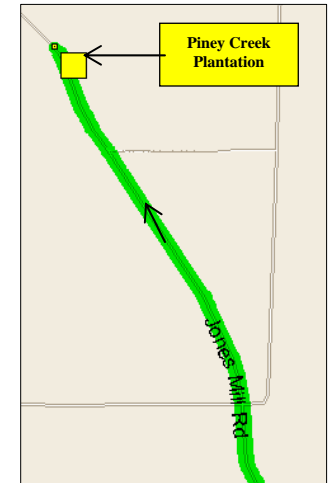

Hagerson Farm to Southwest Research and Education Center **(32.09943, -84.31702) to (32.047488, -84.36999)**

Head West on Youngs Mill Road for 3.8 miles.
Turn Left (S) onto GA-45 for 3.7 miles.
Turn Left (E) onto US-280 for 1.8 miles.
Arrive at Southwest Research and Education Center.

Southwest Research and Education Center to McCleskey Mills **(32.047488, -84.36999) to (31.89259, -84.26524)**

Head West on US-280 for 1.8 miles.
Turn Left (SE) onto GA-308 for 11.7 miles.
Turn Right (S) onto US-19 for 2.9 miles.
Turn Left (NE) onto Stanton Drive for 0.7 miles.
Turn Left (SW) onto GA-118 for 0.9 miles and arrive at McCleskey Mills.

Continued Day Two Directions

McCleskey Mills to Hooks Hanner Research Center **(31.89259, -84.26524) to (31.734856, -84.39623)**

Head Southwest on GA-118 for 13.3 miles.
Turn Left (E) onto E Lee Street/GA-32 for 0.2 miles.
Take second Right (S) onto Pecan Street for 0.9 miles.
Turn slight Left (SE) onto US-82/GA-520 for 2.9 miles.
Arrive at Hooks Hanner Research Center.

Hooks Hanner Research Center to Piney Creek Plantation **(31.734856, -84.39623) to (31.866715, -84.53741)**

Head Northwest on US-82/GA-520 for 5.1 miles.
Turn Left (NW) onto Pool Road NW for 0.3 miles until it becomes Jones Mill Road
Continue 8.0 miles on Jones Mill Road and arrive at Piney Creek Plantation.