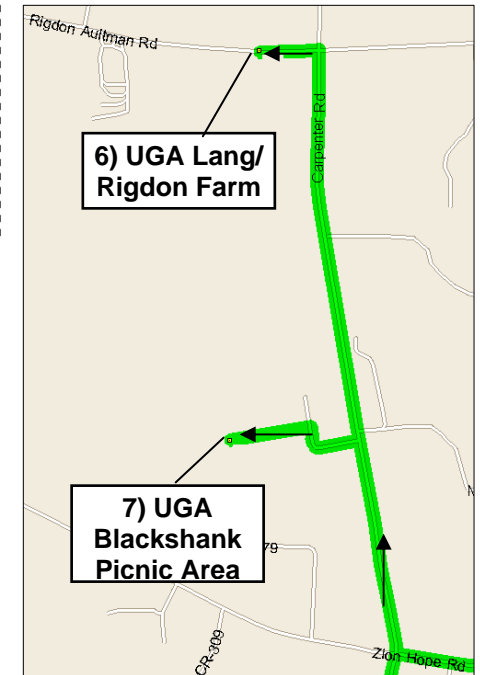

(1) Mike Nugent Farm to (2) Morris Ag Service

Return (N) on Hebron Church Rd for 1.7 mi
Turn Left (W) onto GA158/Baker Hwy for 9.0 mi
Turn Right (NW) onto GA90/Lax Hwy for 11.7 mi
Turn Right (N) onto Irwin Ave for 0.5 mi
Turn Left (W) onto 4th St/GA32 for 0.6 mi
Slight Right (W) to continue on GA32 for 6.7 mi
Arrive at Morris Ag Service

(2) Morris Ag Service to (3) Frank & Floyd Tucker Farm

Head W on GA32 for 8.0 mi
Turn Left (S) onto Waterloo Rebecca Hwy for 1.5 mi
Arrive at Frank & Floyd Tucker Farm

(3) Frank & Floyd Tucker Farm to (4) Tift County Extension Office

Georgia Peanut Tour Route – Day Two

September 17, 2009

(4) Tift County Extension Office to (5) Universal Blanchers

Head S on Carpenter Rd for 1.3 mi
Turn Right (W) onto GA520/US82 for 17.6 mi
Turn Left (S) onto E Seabrook Dr for 0.6 mi
Arrive at Universal Blanchers

(5) Universal Blanchers to (6) UGA Lang Rigdon Farm

Head N on E Seabrook Dr for 0.6 mi
Turn Right (E) onto GA520/US82 for 17.6 mi
Turn Left (N) onto Carpenter Rd for 5.1 mi
Turn Left (W) onto Rigdon Aultman Rd for 0.2 mi
Arrive at UGA Lang Rigdon Farm