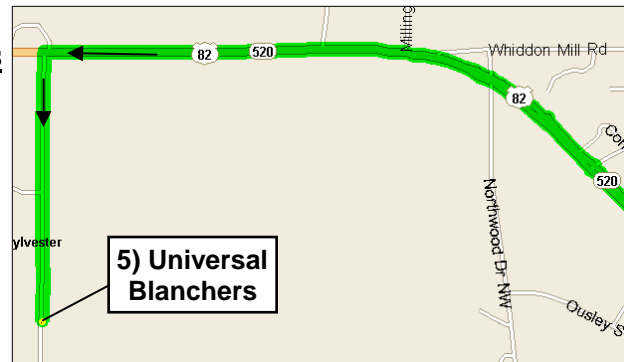

(2) Morris Ag Service to (3) Frank & Floyd Tucker Farm

Head W on GA32 for 8.0 mi
Turn Left (S) onto Waterloo Rebecca Hwy for 1.5 mi
Arrive at Frank & Floyd Tucker Farm

(3) Frank & Floyd Tucker Farm to (4) Tift County Extension Office

Head S on Waterloo Rebecca Rd for 1.5 mi
Slight Right (S) onto GA125/Waterloo Hwy for 6.6 mi
Turn Right (W) onto Brighton Rd for 1.2 mi
Turn Left (S) onto GA7/US41 for 0.9 mi
Turn Right (W) onto Zion Hope Rd for 1.4 mi
Turn Left (S) onto Carpenter Rd for 2.1 mi
Arrive at Tift County Extension Office

Georgia Peanut Tour Route – Day Two

September 17, 2009

(4) Tift County Extension Office to (5) Universal Blanchers

Head S on Carpenter Rd for 1.3 mi
Turn Right (W) onto GA520/US82 for 17.6 mi
Turn Left (S) onto E Seabrook Dr for 0.6 mi
Arrive at Universal Blanchers

(5) Universal Blanchers to (6) UGA Lang Rigdon Farm

Head N on E Seabrook Dr for 0.6 mi
Turn Right (E) onto GA520/US82 for 17.6 mi
Turn Left (N) onto Carpenter Rd for 5.1 mi
Turn Left (W) onto Rigdon Aultman Rd for 0.2 mi
Arrive at UGA Lang Rigdon Farm