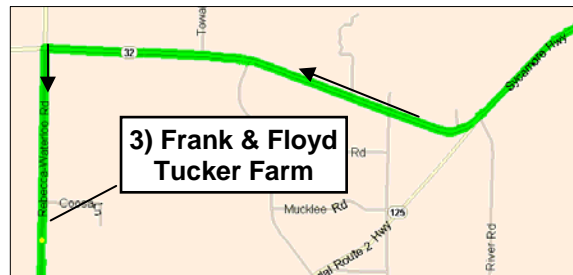

Georgia Peanut Tour Route – Day Two

September 17, 2009

Numbers below the location names are the latitude and longitude.

Georgia Peanut Tour Route – Day Two

September 17, 2009

Holiday Inn Express to (1) Mike Nugent Farm

Depart Hotel turn right (N) on Peterson Ave for 0.3 mi
Turn Left (NW) onto Bowens Mill Rd for 1.6 mi
Turn Left (W) onto GA158/Baker Hwy for 7.1 mi
Turn Left (S) onto Hebron Church Rd for 1.7 mi
Turn Left (E) onto dirt road
Arrive at Mike Nugent Farm

(1) Mike Nugent Farm to (2) Morris Ag Service

Return (N) on Hebron Church Rd for 1.7 mi
Turn Left (W) onto GA158/Baker Hwy for 9.0 mi
Turn Right (NW) onto GA90/Lax Hwy for 11.7 mi
Turn Right (N) onto Irwin Ave for 0.5 mi
Turn Left (W) onto 4th St/GA32 for 0.6 mi
Slight Right (W) to continue on GA32 for 6.7 mi
Arrive at Morris Ag Service

(2) Morris Ag Service to (3) Frank & Floyd Tucker Farm

Head W on GA32 for 8.0 mi
Turn Left (S) onto Waterloo Rebecca Hwy for 1.5 mi
Arrive at Frank & Floyd Tucker Farm

(3) Frank & Floyd Tucker Farm to (4) Tift County Extension Office