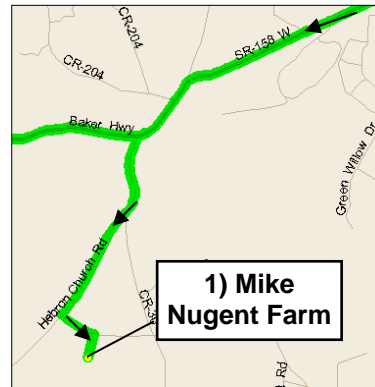

Georgia Peanut Tour Route – Day Two

September 17, 2009

Numbers below the location names are the latitude and longitude.

Georgia Peanut Tour Route – Day Two

September 17, 2009

Holiday Inn Express to (1) Mike Nugent Farm

Depart Hotel turn right (N) on Peterson Ave for 0.3 mi
Turn Left (NW) onto Bowens Mill Rd for 1.6 mi
Turn Left (W) onto GA158/Baker Hwy for 7.1 mi
Turn Left (S) onto Hebron Church Rd for 1.7 mi
Turn Left (E) onto dirt road
Arrive at Mike Nugent Farm

(1) Mike Nugent Farm to (2) Morris Ag Service

Return (N) on Hebron Church Rd for 1.7 mi
Turn Left (W) onto GA158/Baker Hwy for 9.0 mi
Turn Right (NW) onto GA90/Lax Hwy for 11.7 mi
Turn Right (N) onto Irwin Ave for 0.5 mi
Turn Left (W) onto 4th St/GA32 for 0.6 mi
Slight Right (W) to continue on GA32 for 6.7 mi
Arrive at Morris Ag Service

(2) Morris Ag Service to (3) Frank & Floyd Tucker Farm

Head W on GA32 for 8.0 mi
Turn Left (S) onto Waterloo Rebecca Hwy for 1.5 mi
Arrive at Frank & Floyd Tucker Farm

(3) Frank & Floyd Tucker Farm to (4) Tift County Extension Office