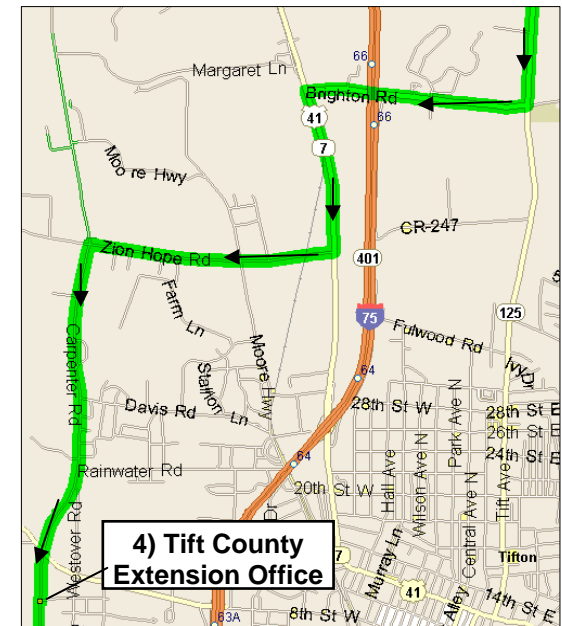

Depart Hotel turn right (N) on Peterson Ave for 0.3 mi
Turn Left (NW) onto Bowens Mill Rd for 1.6 mi
Turn Left (W) onto GA158/Baker Hwy for 7.1 mi
Turn Left (S) onto Hebron Church Rd for 1.7 mi
Turn Left (E) onto dirt road
Arrive at Mike Nugent Farm

(1) Mike Nugent Farm to (2) Morris Ag Service

Return (N) on Hebron Church Rd for 1.7 mi
Turn Left (W) onto GA158/Baker Hwy for 9.0 mi
Turn Right (NW) onto GA90/Lax Hwy for 11.7 mi
Turn Right (N) onto Irwin Ave for 0.5 mi
Turn Left (W) onto 4th St/GA32 for 0.6 mi
Slight Right (W) to continue on GA32 for 6.7 mi
Arrive at Morris Ag Service

(2) Morris Ag Service to (3) Frank & Floyd Tucker Farm

Head W on GA32 for 8.0 mi
Turn Left (S) onto Waterloo Rebecca Hwy for 1.5 mi
Arrive at Frank & Floyd Tucker Farm

(3) Frank & Floyd Tucker Farm to (4) Tift County Extension Office

Head S on Waterloo Rebecca Rd for 1.5 mi
Slight Right (S) onto GA125/Waterloo Hwy for 6.6 mi
Turn Right (W) onto Brighton Rd for 1.2 mi
Turn Left (S) onto GA7/US41 for 0.9 mi
Turn Right (W) onto Zion Hope Rd for 1.4 mi
Turn Left (S) onto Carpenter Rd for 2.1 mi
Arrive at Tift County Extension Office