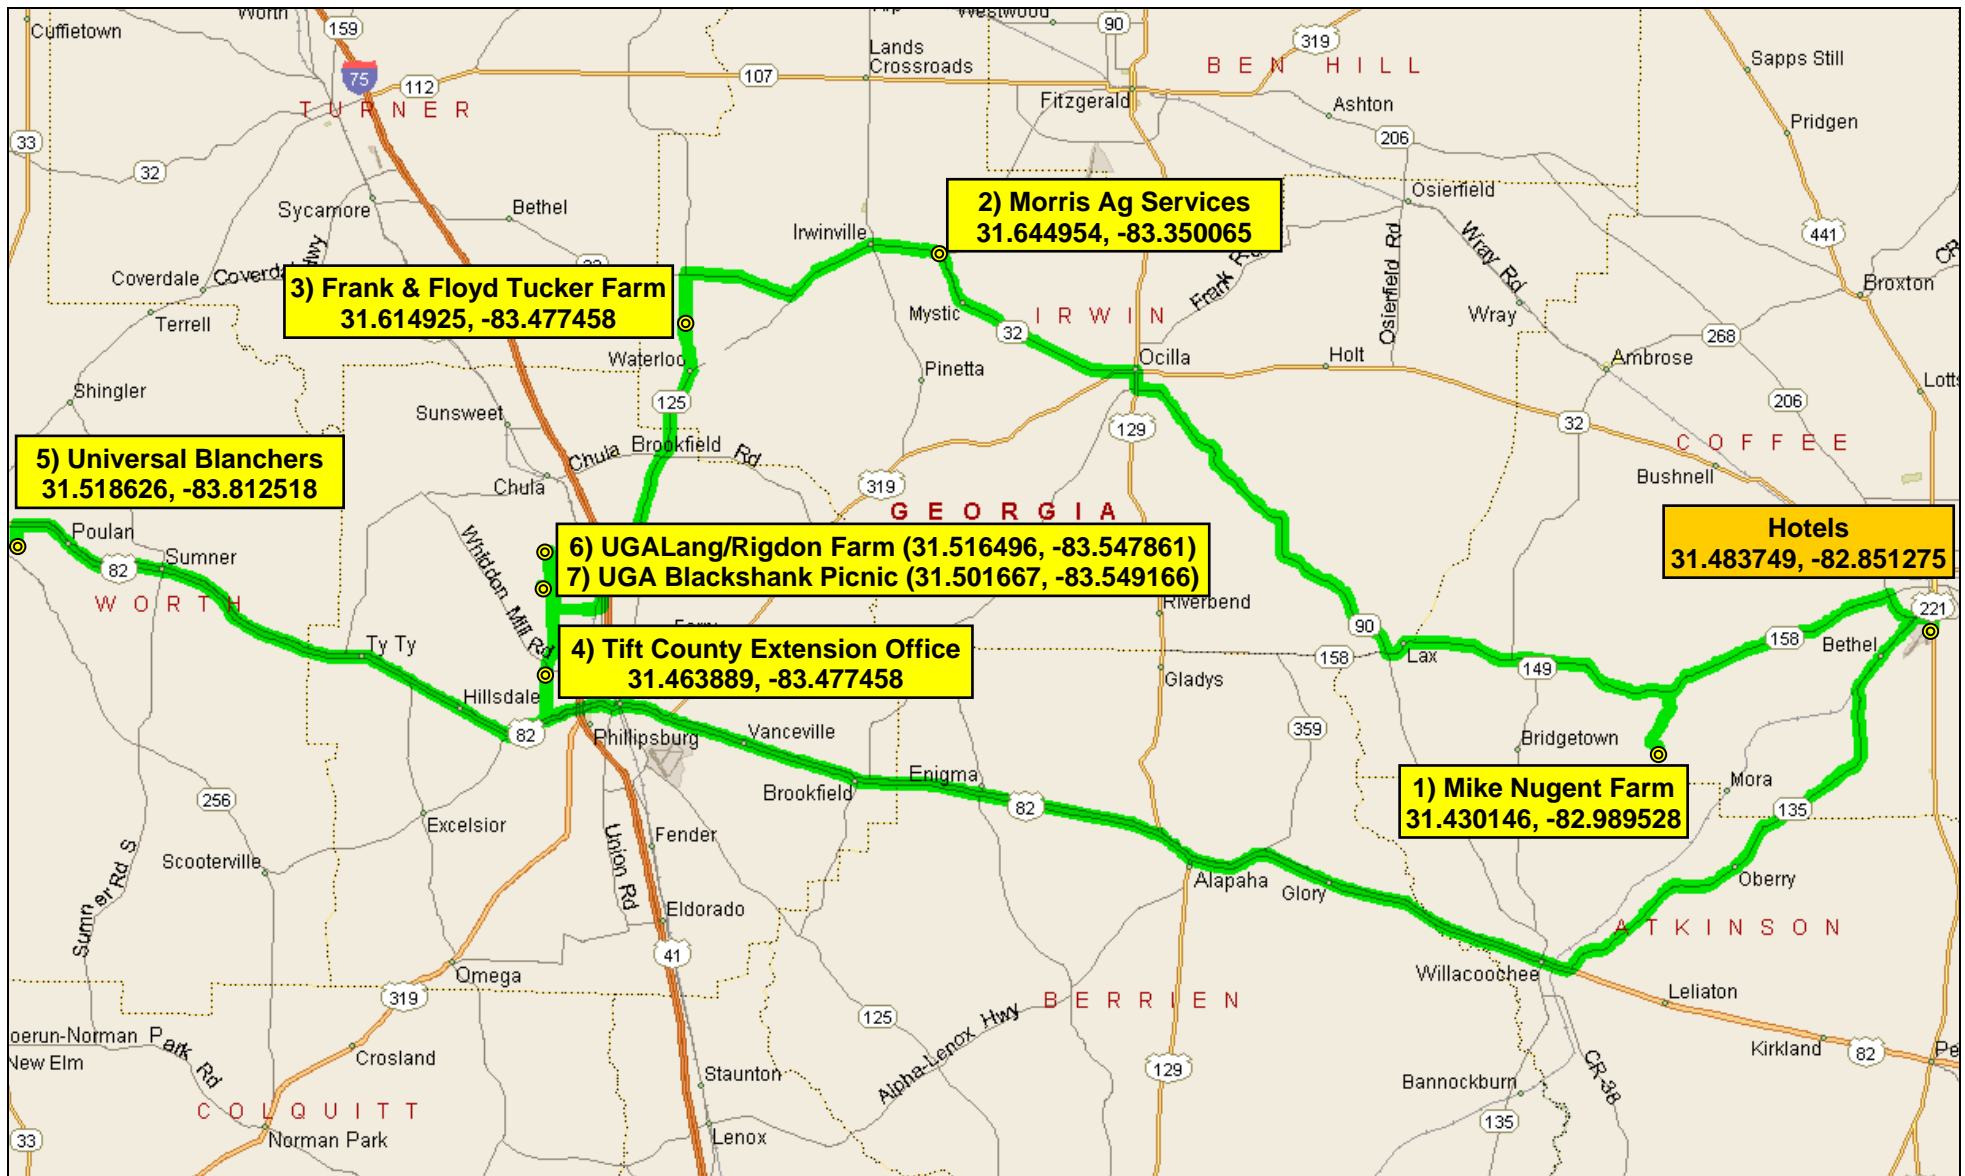

Georgia Peanut Tour Route – Day Two

September 17, 2009

Numbers below the location names are the latitude and longitude.

Georgia Peanut Tour Route – Day Two

September 17, 2009

Holiday Inn Express to (1) Mike Nugent Farm

Depart Hotel turn right (N) on Peterson Ave for 0.3 mi
Turn Left (NW) onto Bowens Mill Rd for 1.6 mi
Turn Left (W) onto GA158/Baker Hwy for 7.1 mi
Turn Left (S) onto Hebron Church Rd for 1.7 mi
Turn Left (E) onto dirt road
Arrive at Mike Nugent Farm

(2) Morris Ag Service to (3) Frank & Floyd Tucker Farm

Head W on GA32 for 8.0 mi
Turn Left (S) onto Waterloo Rebecca Hwy for 1.5 mi
Arrive at Frank & Floyd Tucker Farm

(3) Frank & Floyd Tucker Farm to (4) Tift County Extension Office

Georgia Peanut Tour Route – Day Two

September 17, 2009

(4) Tift County Extension Office to (5) Universal Blanchers

Head S on Carpenter Rd for 1.3 mi
Turn Right (W) onto GA520/US82 for 17.6 mi
Turn Left (S) onto E Seabrook Dr for 0.6 mi
Arrive at Universal Blanchers